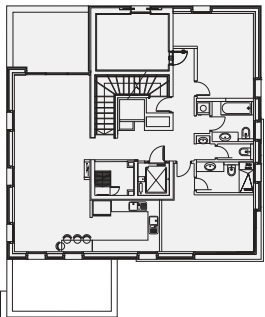

park.eight

LUXURY RESIDENCES IN BAKKA

PH A7

3 BR Penthouse

Residence Area 155 sqm / 1668 ft

Balcony Area 14 sqm / 151 ft

Roof Area 62 sqm / 667 ft

Park 8 Plan

Floors

Building Plan

park.eight

LUXURY RESIDENCES IN BAKKA

PH A7

3 BR Penthouse

Residence Area 155 sqm / 1668 ft

Balcony Area 14 sqm / 151 ft

Roof Area 62 sqm / 667 ft

Park 8 Plan

Floors

Building Plan