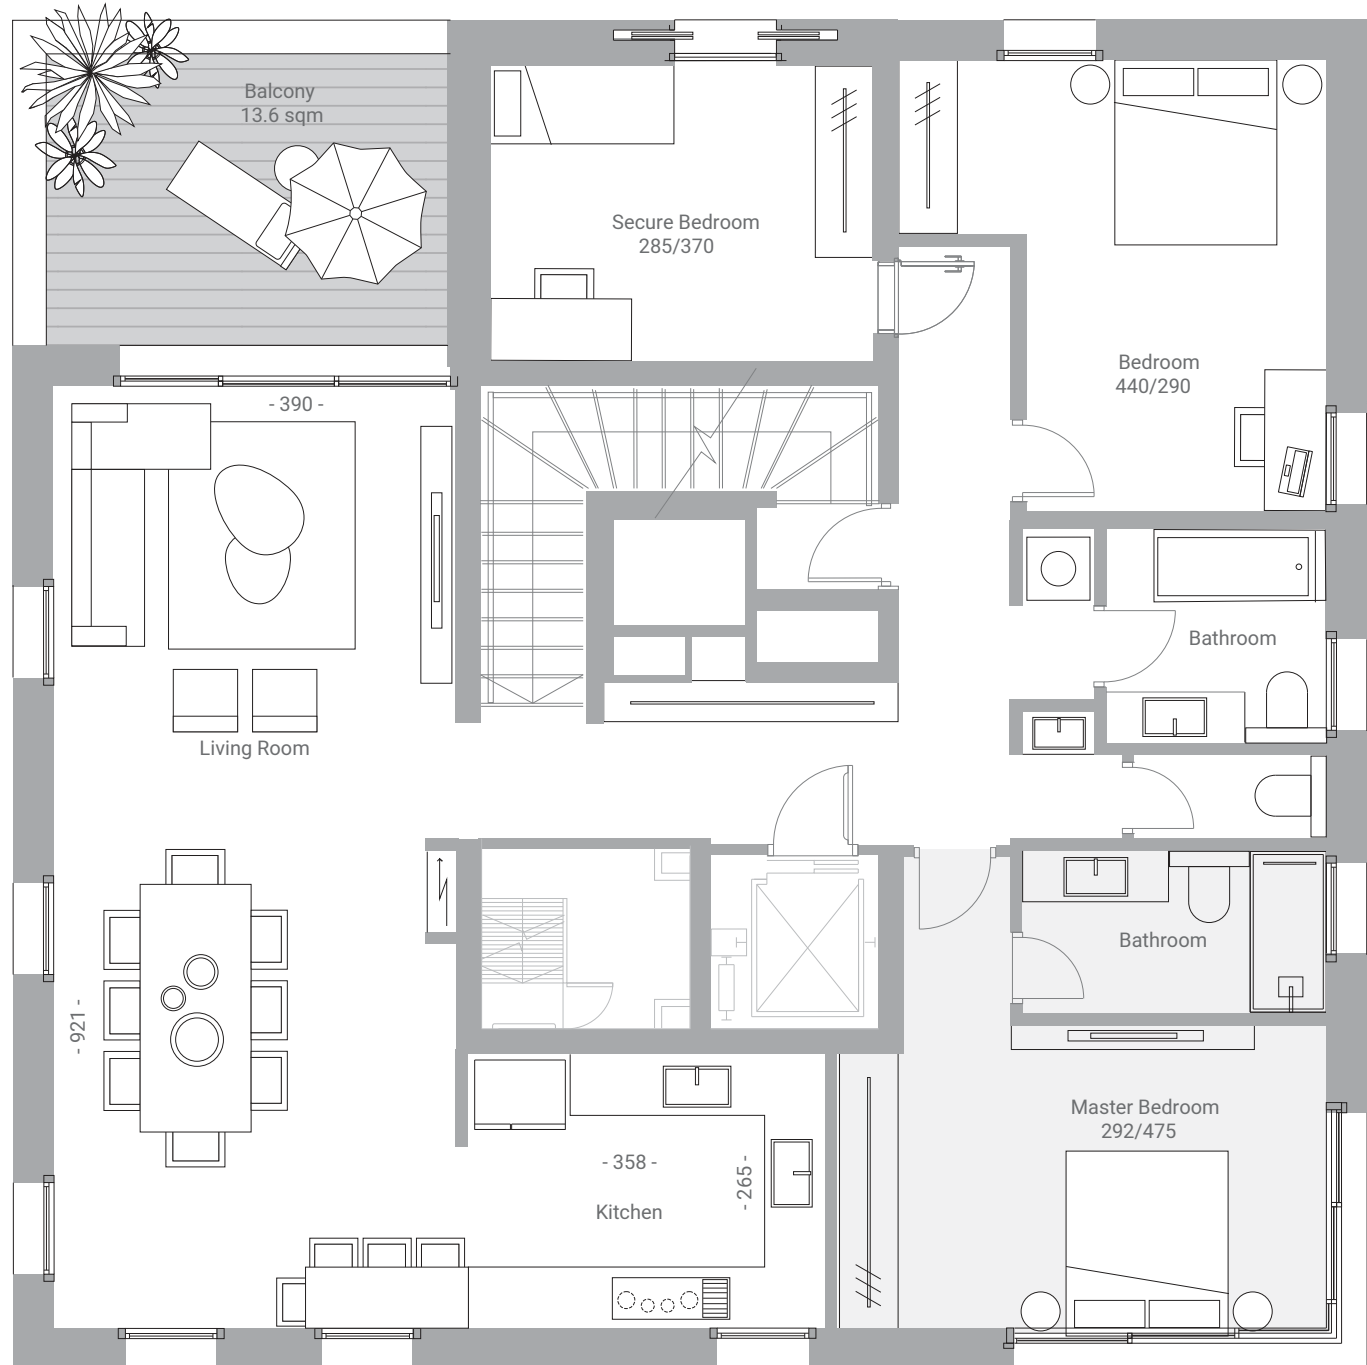

park.eight

LUXURY RESIDENCES IN BAKKA

PH A7

3 BR Penthouse

Residence Area 155 sqm / 1668 ft

Balcony Area 14 sqm / 151 ft

Roof Area 62 sqm / 667 ft

Park 8 Plan

Floors

Building Plan

park.eight

LUXURY RESIDENCES IN BAKKA

PH A7

3 BR Penthouse

Residence Area 155 sqm / 1668 ft

Balcony Area 14 sqm / 151 ft

Roof Area 62 sqm / 667 ft

Park 8 Plan

Floors

Building Plan