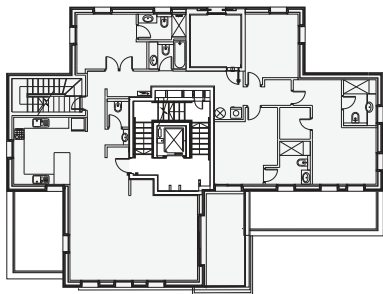

PH D5

5 BR Penthouse with Rooftop Pool

Residence Area 211 sqm / 2274 ft

Balcony Area 16.5 sqm / 178 ft

Roof Area 184 sqm / 1981 ft

Park 8 Plan

Floors

Building Plan