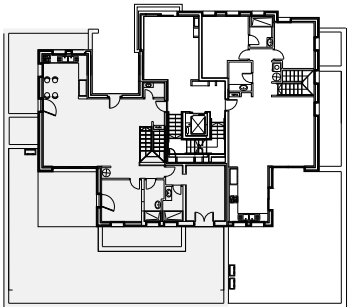

C2 Garden Duplex

5 BR Apartment with Gardens

Residence Area 183 sqm / 1970 ft

Main Level 111.5 sqm / 1200 ft

Lower Level 71.5 sqm / 770ft

Garden Area 149.8 sqm / 1612 ft

English Courtyard 19.3 sqm / 208ft

Park 8 Plan

Floors

Building Plan

Main Level

park.eight

LUXURY RESIDENCES IN BAKKA

C2 Garden Duplex

5 BR Apartment with Gardens

Residence Area 183 sqm / 1970 ft

Main Level 111.5 sqm / 1200 ft

Lower Level 71.5 sqm / 770ft

Garden Area 149.8 sqm / 1612 ft

English Courtyard 19.3 sqm / 208ft

Park 8 Plan

Floors

Building Plan