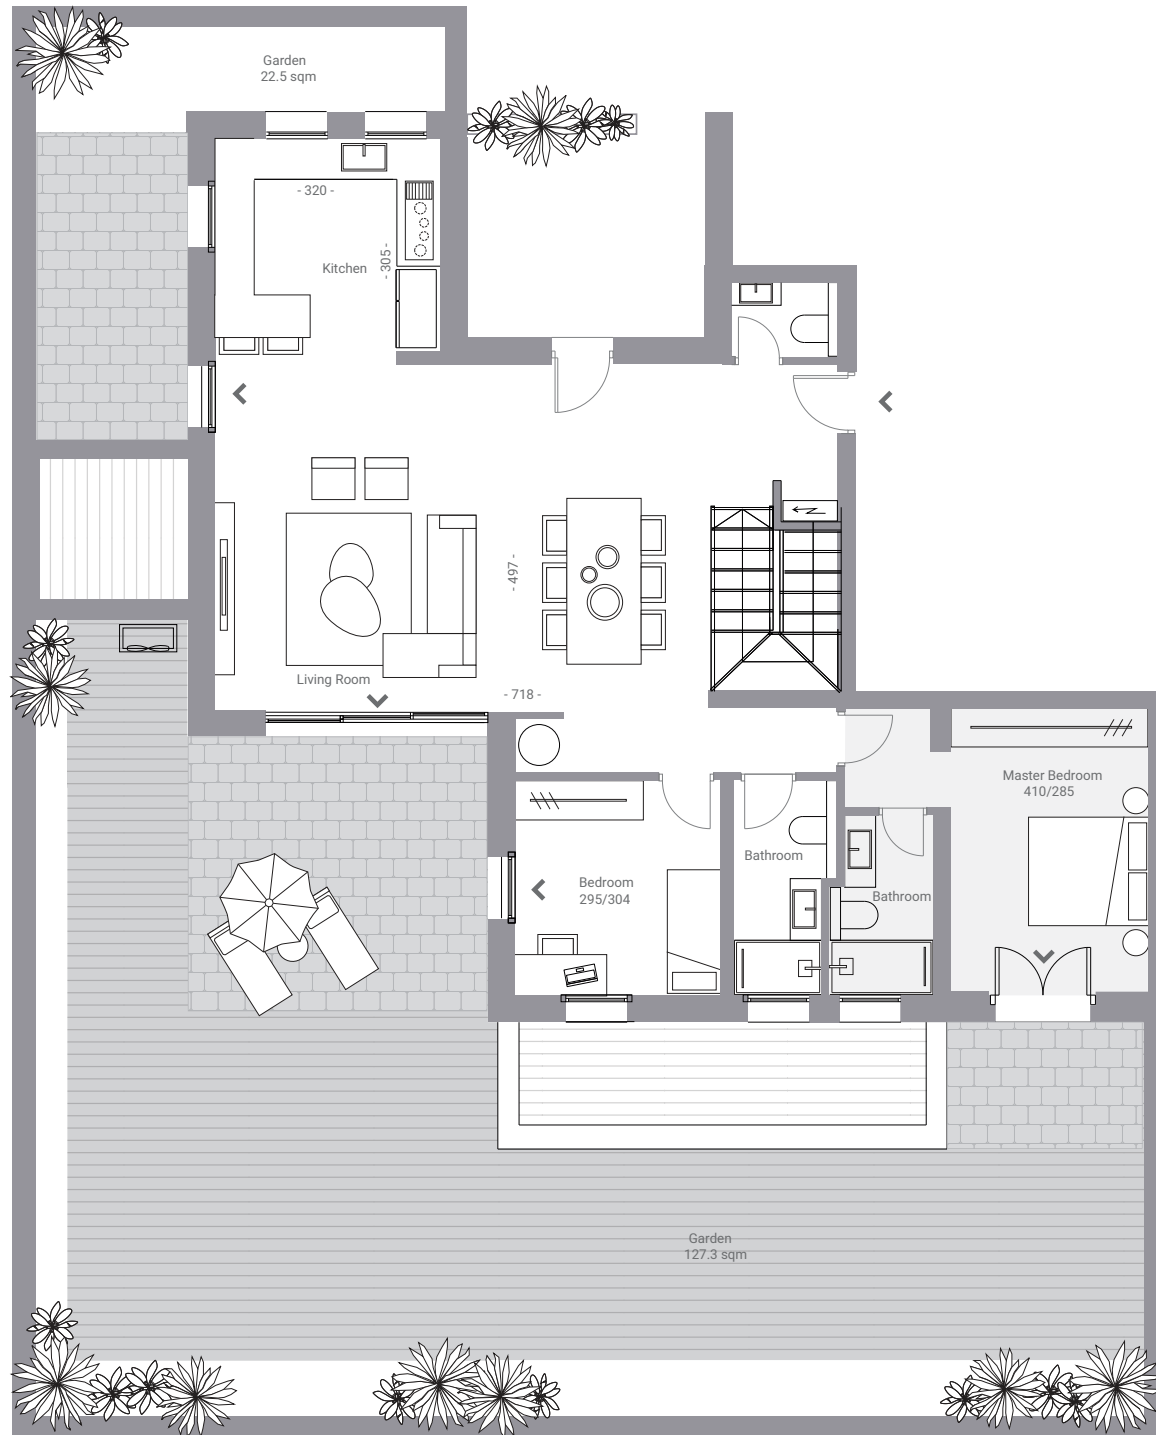

C2 Garden Duplex

5 BR Apartment with Gardens

Residence Area 183 sqm / 1970 ft

Main Level 111.5 sqm / 1200 ft

Lower Level 71.5 sqm / 770ft

Garden Area 149.8 sqm / 1612 ft

English Courtyard 19.3 sqm / 208ft

Park 8 Plan

Floors

Building Plan

Main Level

park.eight

LUXURY RESIDENCES IN BAKKA

C2 Garden Duplex

5 BR Apartment with Gardens

Residence Area 183 sqm / 1970 ft

Main Level 111.5 sqm / 1200 ft

Lower Level 71.5 sqm / 770ft

Garden Area 149.8 sqm / 1612 ft

English Courtyard 19.3 sqm / 208ft

Park 8 Plan

Floors

Building Plan