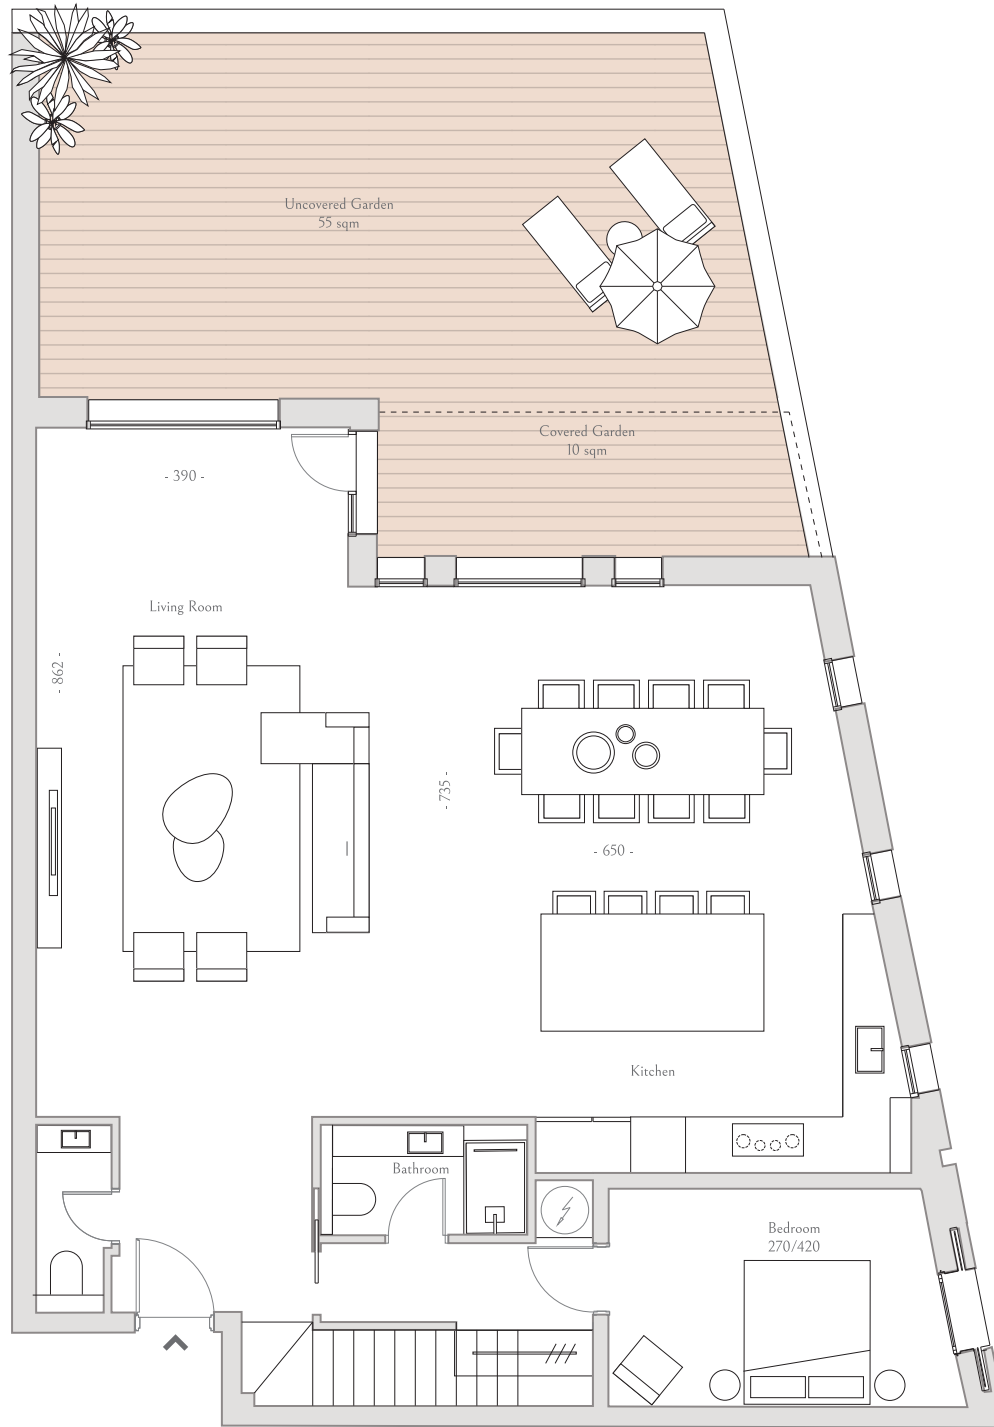

**THE MESILA**  
GERMAN COLONY

**Garden Duplex** 11-20

**Floor** 02+03

**5**

**4 1/2**

**Bedrooms**

**Bathrooms**

INTERIOR 255 sm 2,745 sf

TOTAL EXTERIOR 68.27 sm 736 sf

Uncovered EXTERIOR 49.27 sm 530 sf

THE MESILA  
GERMAN COLONY

Garden Duplex 11-20

Floor 02+03

5

4 1/2

Bedrooms

Bathrooms

INTERIOR 255 sm 2,745 sf

TOTAL EXTERIOR 68.27 sm 736 sf

Uncovered EXTERIOR 49.27 sm 530 sf